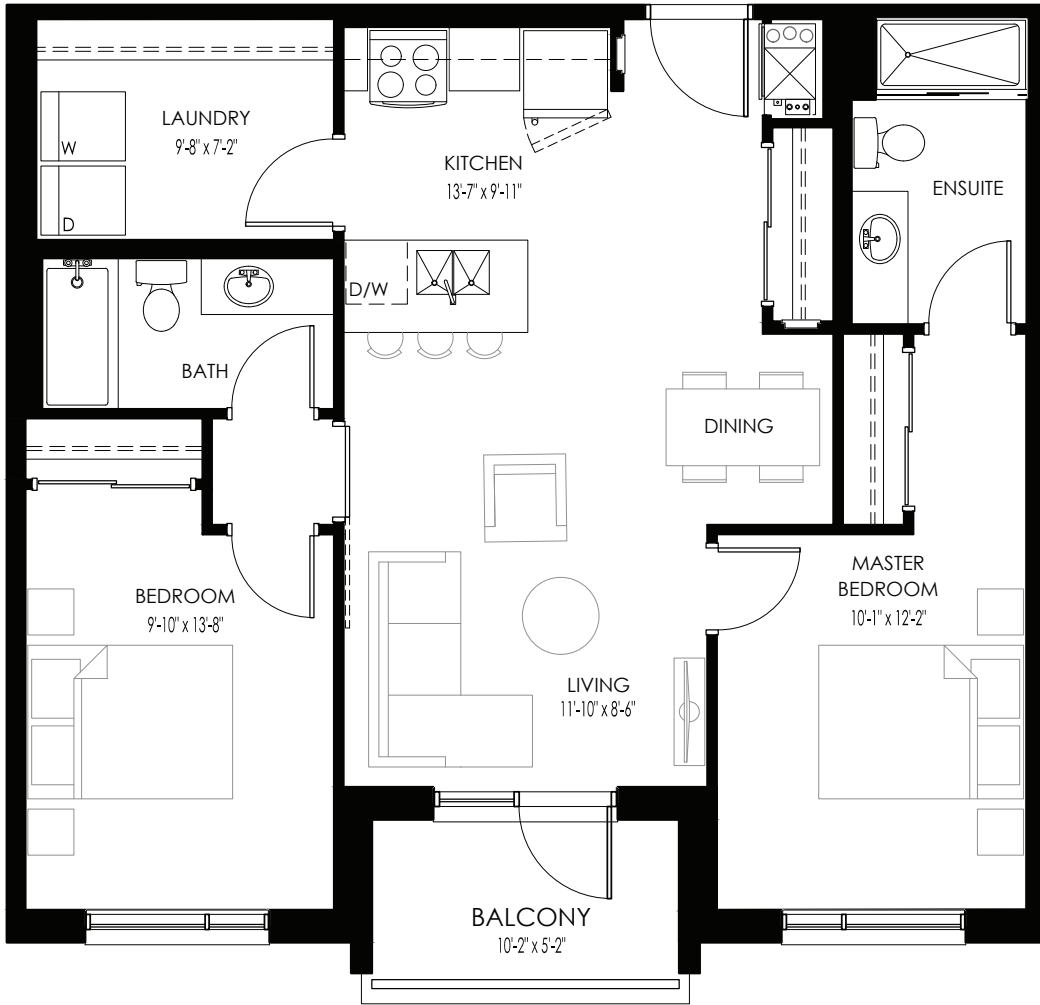

# THE WATSON (A1)

2 BEDROOM // 991 SQ. FT.

BLDG A  
LEVEL 1

BLDG A  
LEVEL 2

BLDG A  
LEVELS 3-10

BLDG A  
LEVELS 11-12