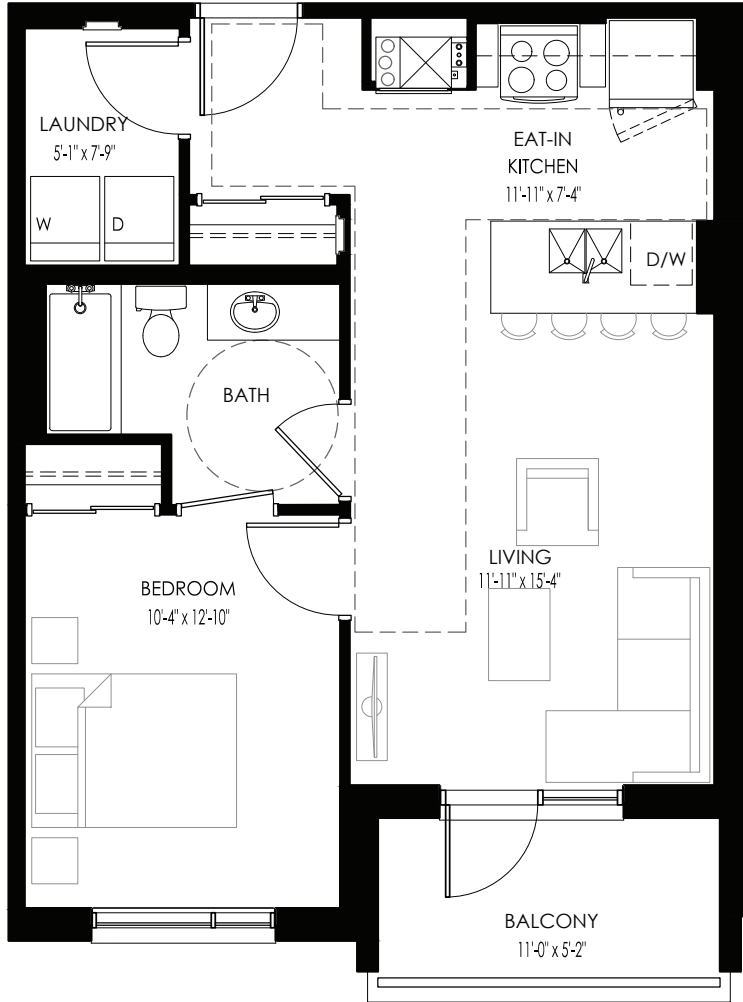

# THE VAN GOGH (C1)

1 BEDROOM - BARRIER FREE // 670 SQ. FT.

BLDG A  
LEVEL 1

BLDG A  
LEVEL 2

BLDG A  
LEVELS 3-10

BLDG A  
LEVELS 11-12