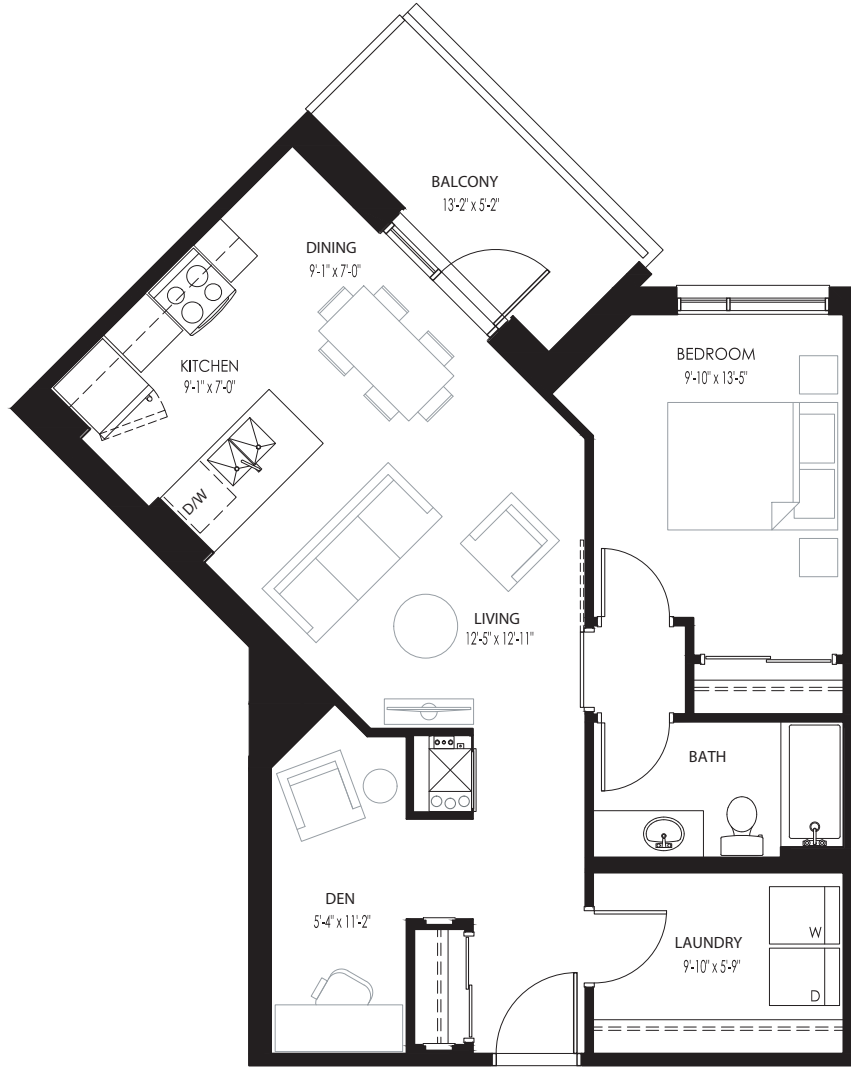

# THE FITZGERALD (C2)

1 BEDROOM + DEN // 757 SQ. FT. (NOT INCLUDING BALCONY)

SOUTH TOWER LEVEL 2

SOUTH TOWER LEVELS 3-6

SOUTH TOWER LEVELS 7-8