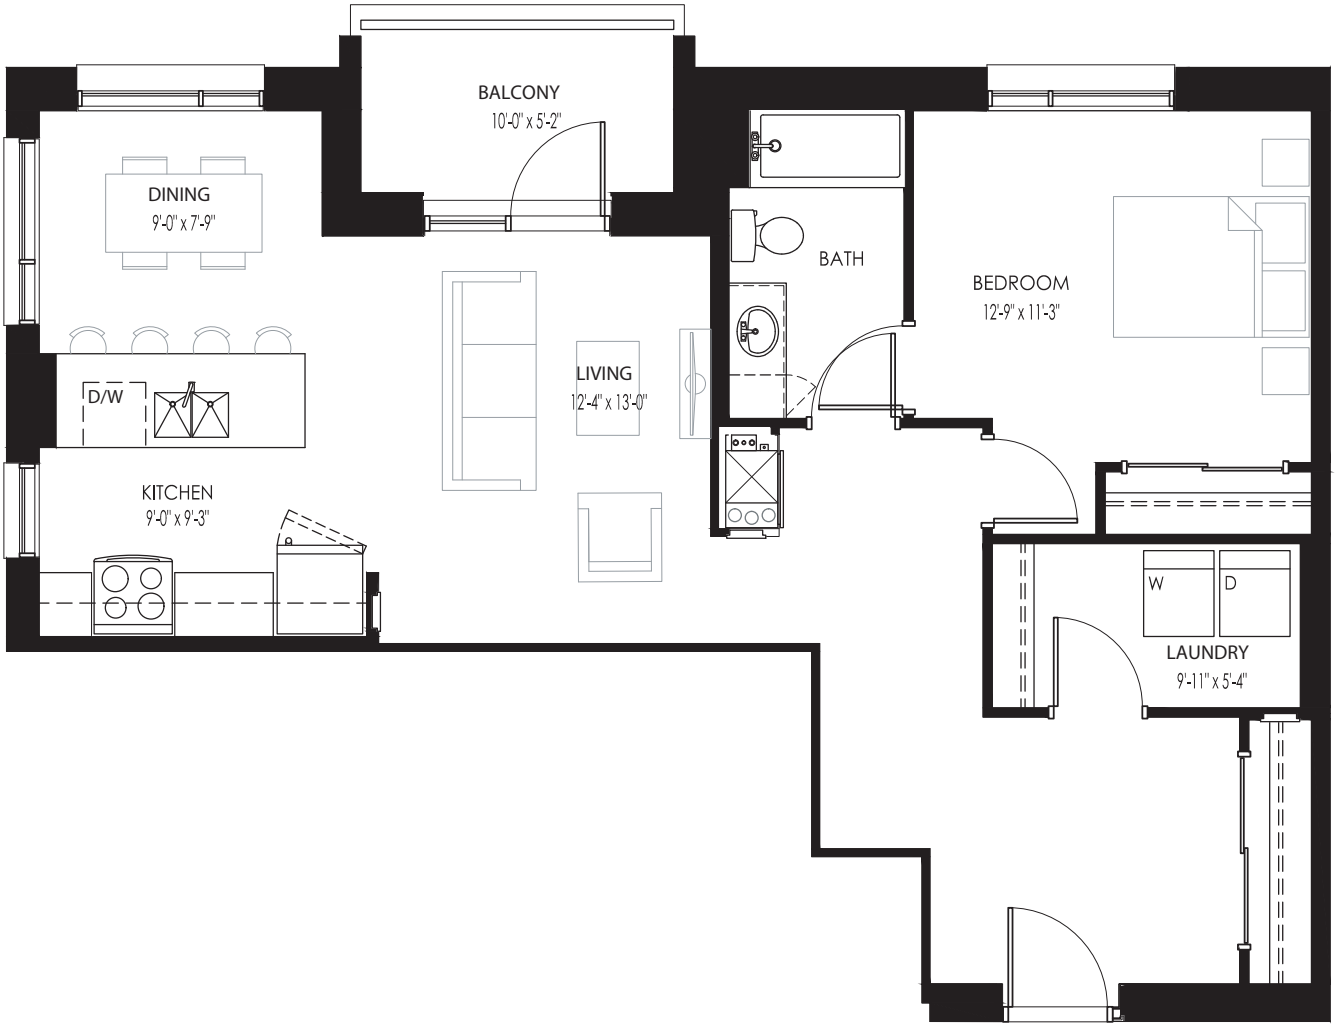

# THE HESSON (F3)

1 BEDROOM // 806 SQ. FT. (NOT INCLUDING BALCONY)

SOUTH TOWER LEVEL 1

SOUTH TOWER LEVEL 2

SOUTH TOWER LEVELS 3-6