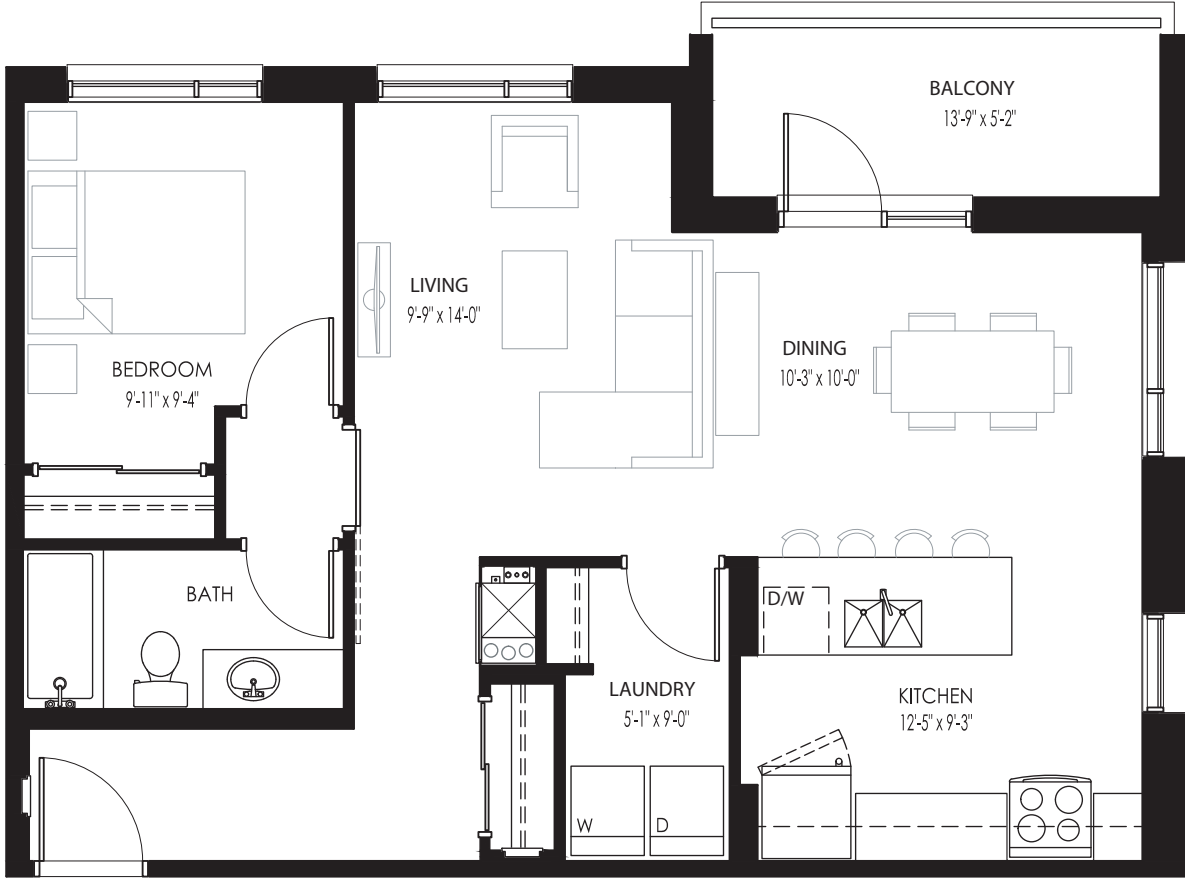

# THE JAIN (J2)

1 BEDROOM // 748 SQ. FT. (NOT INCLUDING BALCONY)

SOUTH TOWER  
LEVEL 1