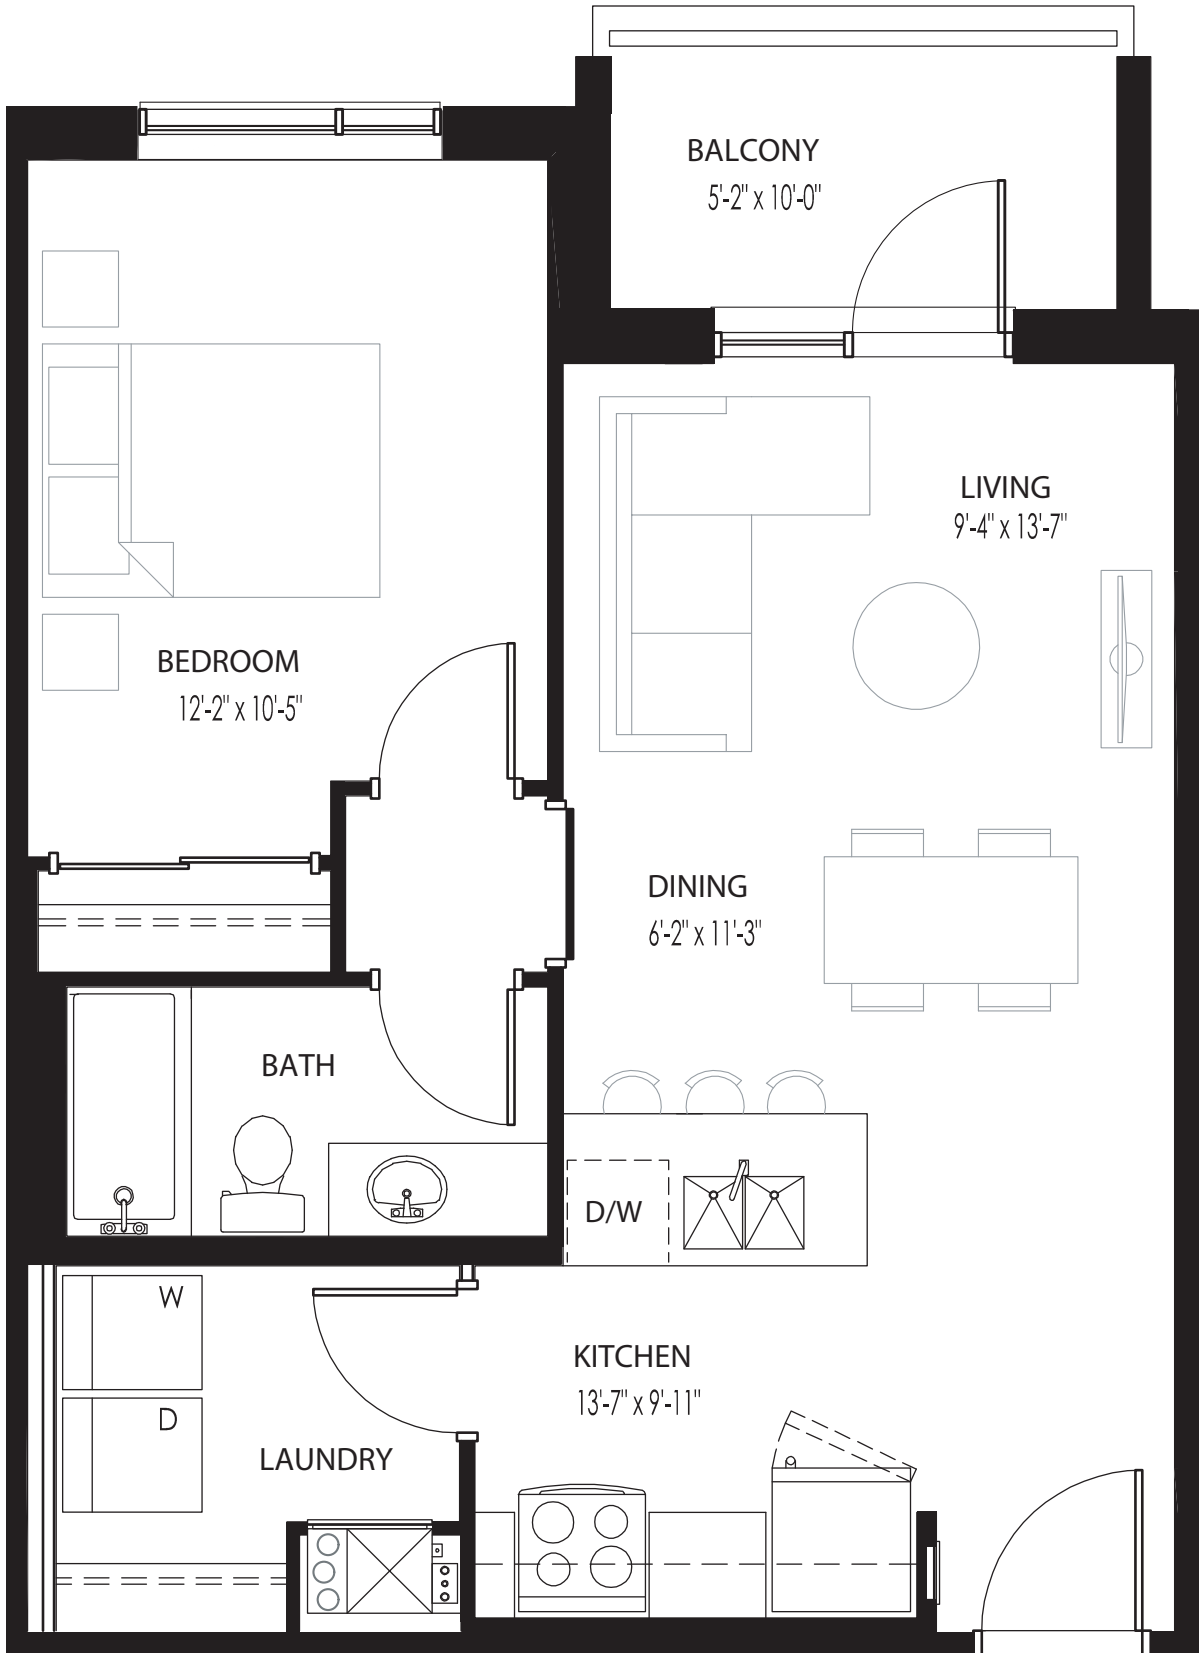

THE MATSUBARA (L)

1 BEDROOM // 690 SQ. FT. (NOT INCLUDING BALCONY)

SOUTH TOWER
LEVEL 7