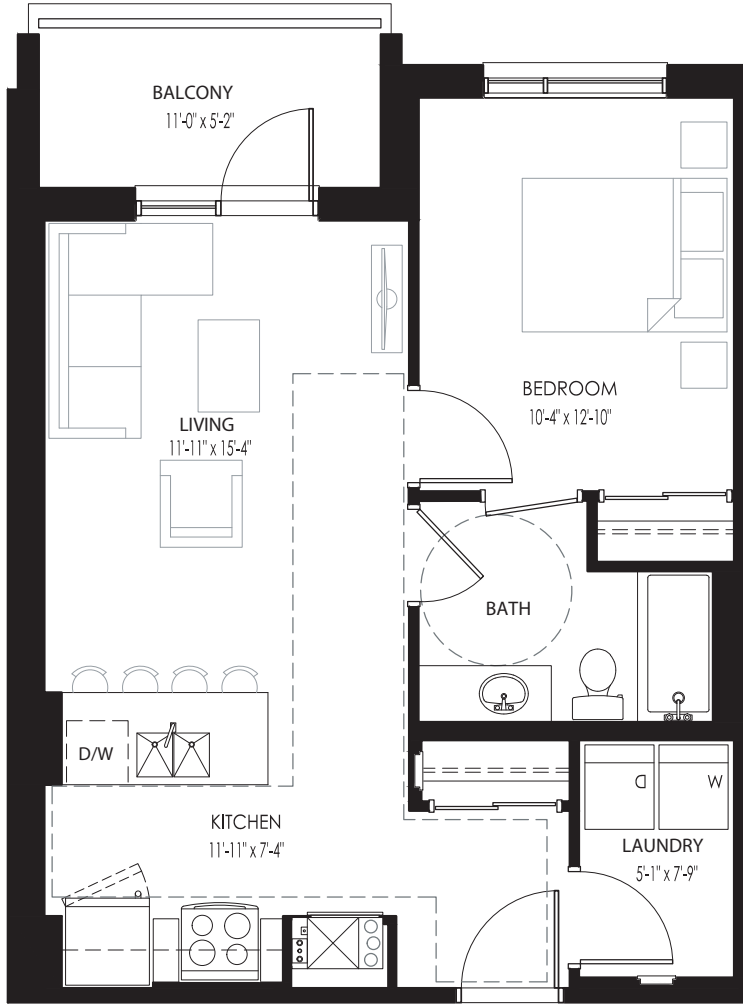

THE HOLGATE (C1)

1 BEDROOM - BARRIER FREE // 612 SQ. FT.
(NOT INCLUDING BALCONY)

SOUTH TOWER
LEVEL 1

SOUTH TOWER
LEVEL 2

SOUTH TOWER
LEVELS 3-6

SOUTH TOWER
LEVELS 7-8