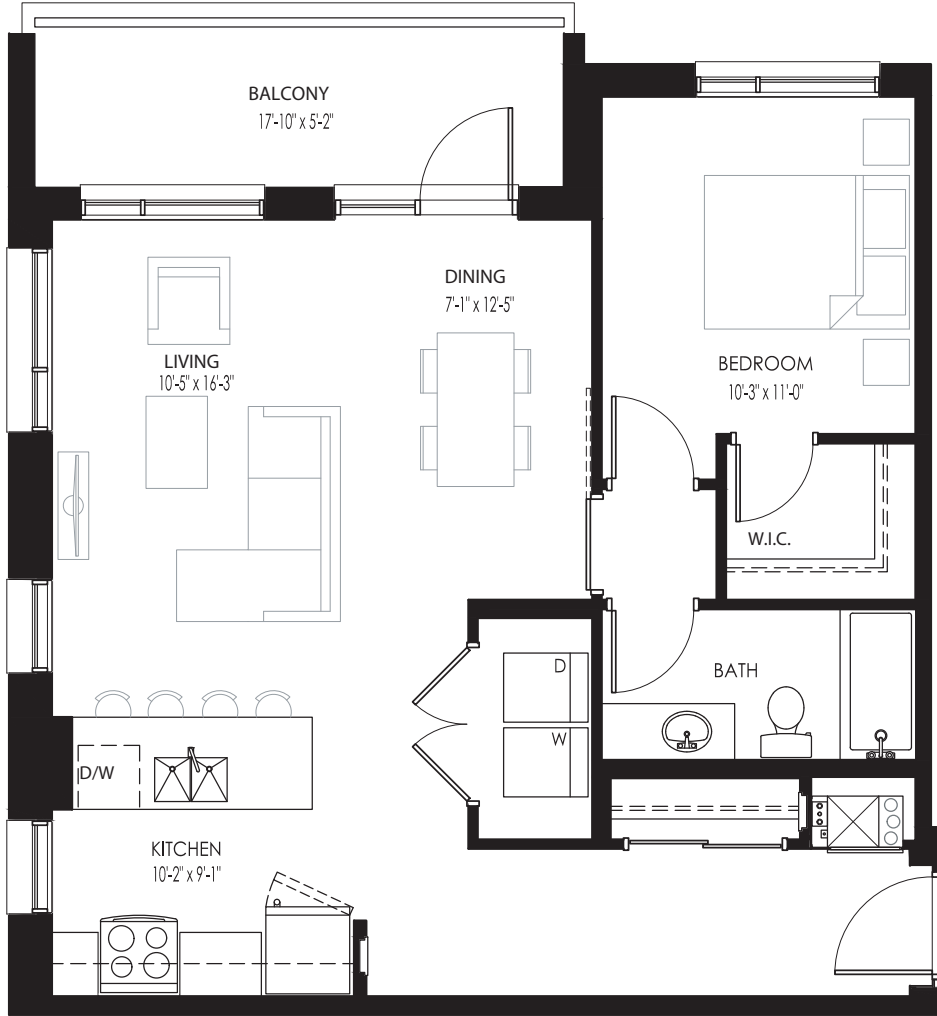

# THE LUM (H)

1 BEDROOM // 757 SQ. FT. (NOT INCLUDING BALCONY)

SOUTH TOWER LEVEL 1

SOUTH TOWER LEVEL 2

SOUTH TOWER LEVELS 3-6