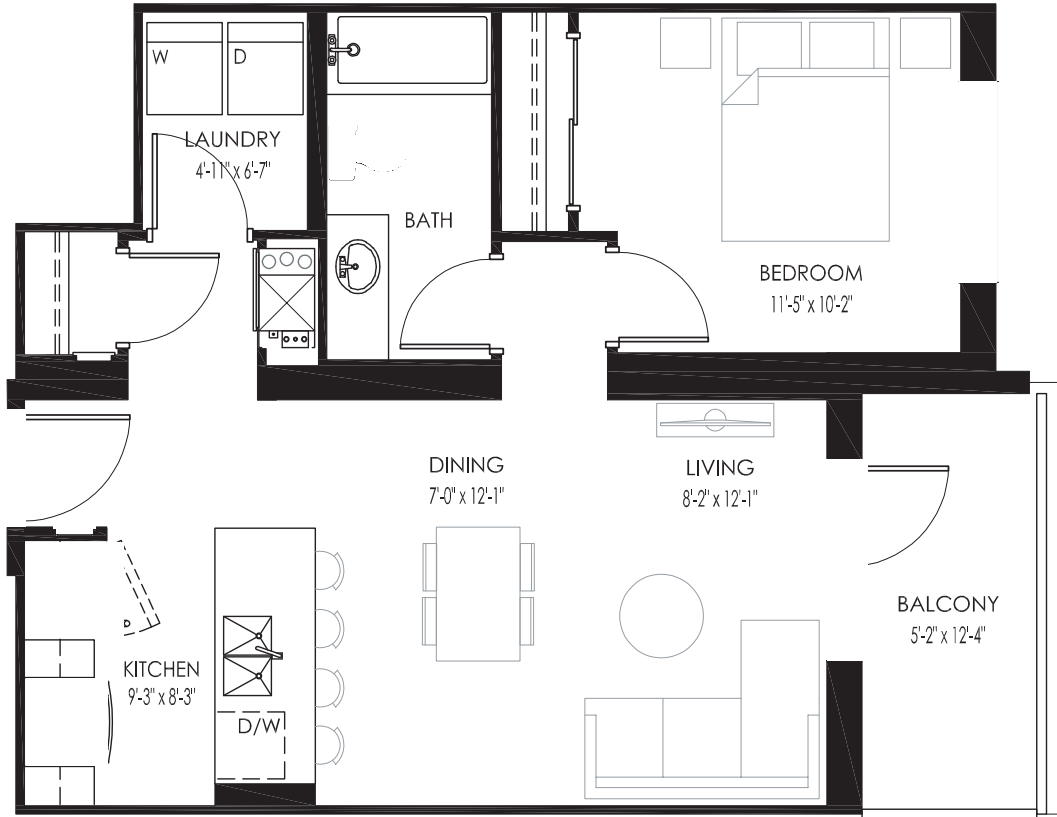

THE BROWN (G)

1 BEDROOM // 579 SQ. FT. (NOT INCLUDING BALCONY)

SOUTH TOWER
LEVEL 1

SOUTH TOWER
LEVEL 2

SOUTH TOWER
LEVELS 3-6