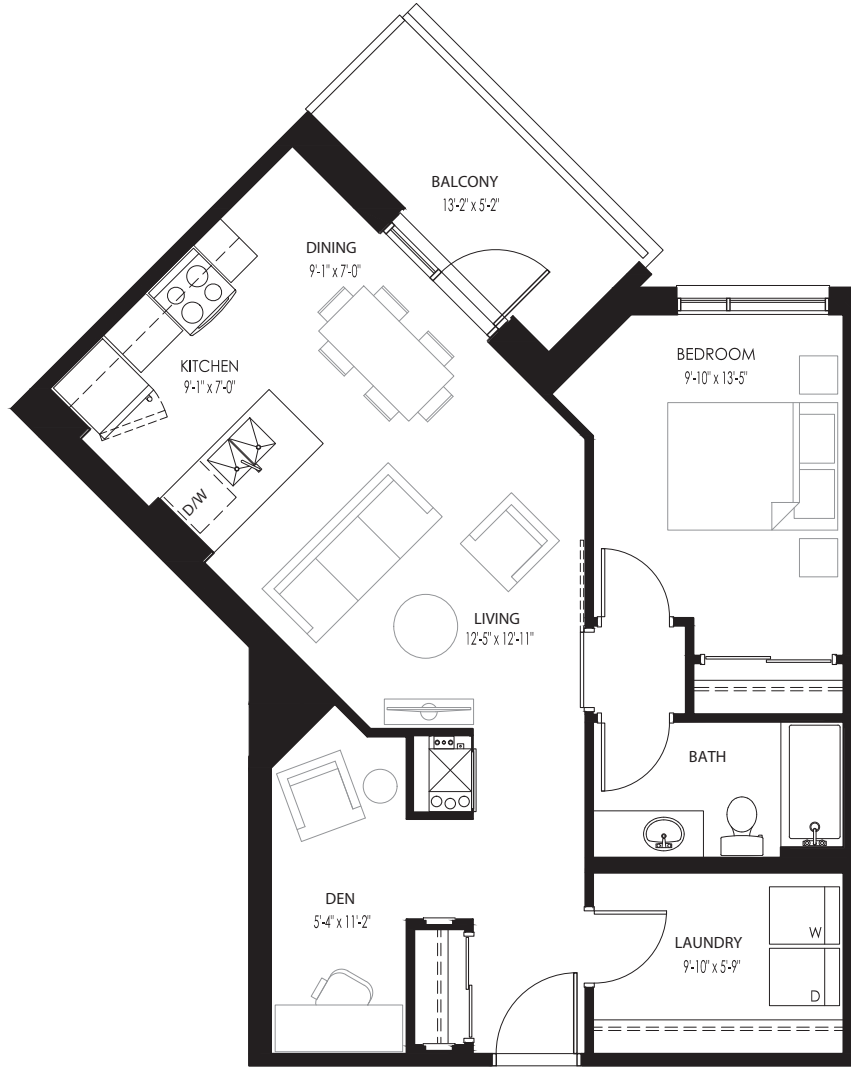

THE FITZGERALD (C2)

1 BEDROOM + DEN // 757 SQ. FT. (NOT INCLUDING BALCONY)

SOUTH TOWER LEVEL 2

SOUTH TOWER LEVELS 3-6

SOUTH TOWER LEVELS 7-8