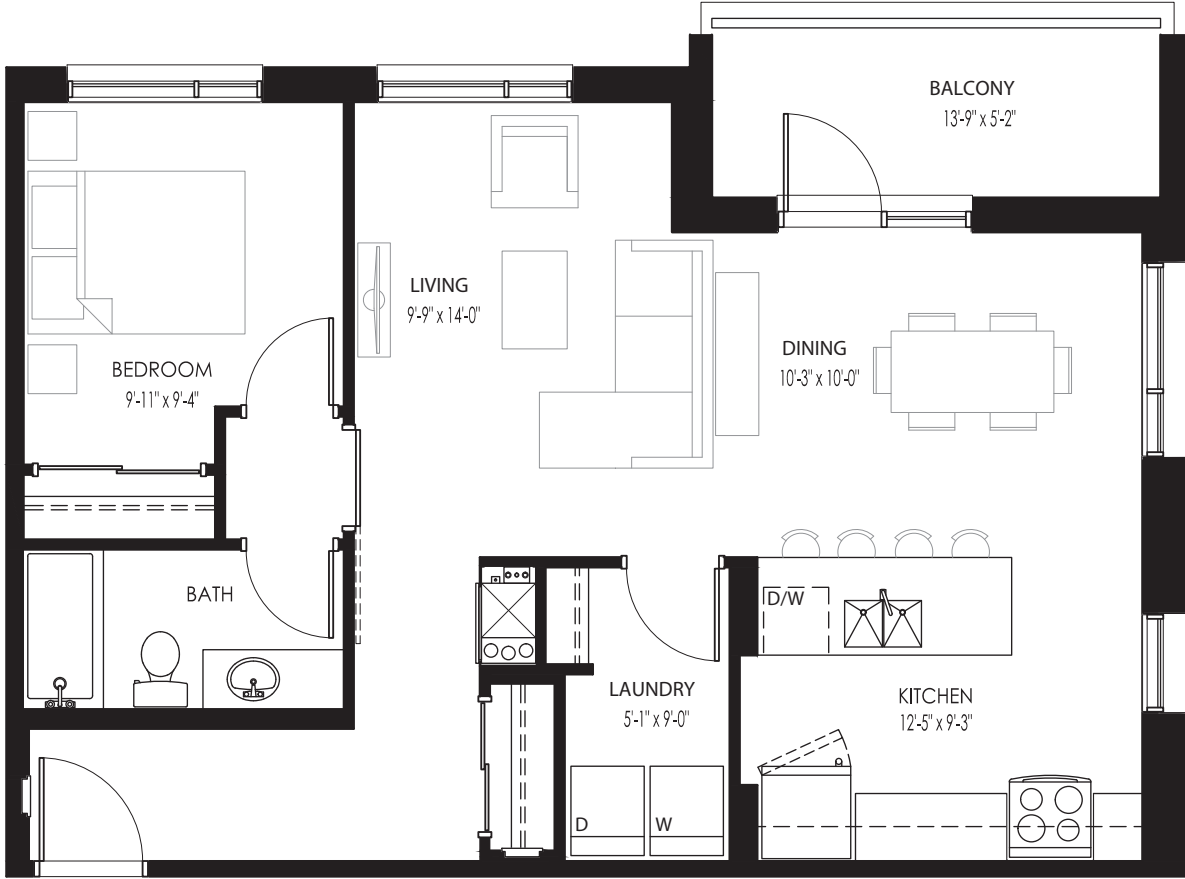

# THE JAIN (J2)

1 BEDROOM // 748 SQ. FT. (NOT INCLUDING BALCONY)

SOUTH TOWER  
LEVEL 1