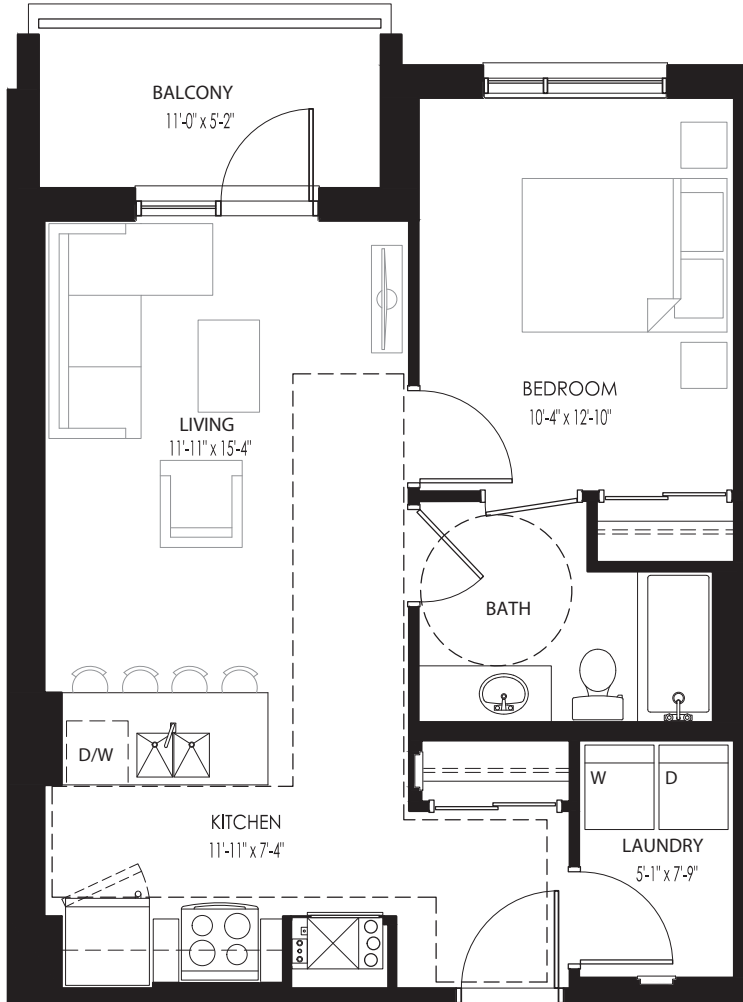

# THE HOLGATE (C1)

1 BEDROOM - BARRIER FREE // 612 SQ. FT.  
(NOT INCLUDING BALCONY)

SOUTH TOWER  
LEVEL 1

SOUTH TOWER  
LEVEL 2

SOUTH TOWER  
LEVELS 3-6

SOUTH TOWER  
LEVELS 7-8