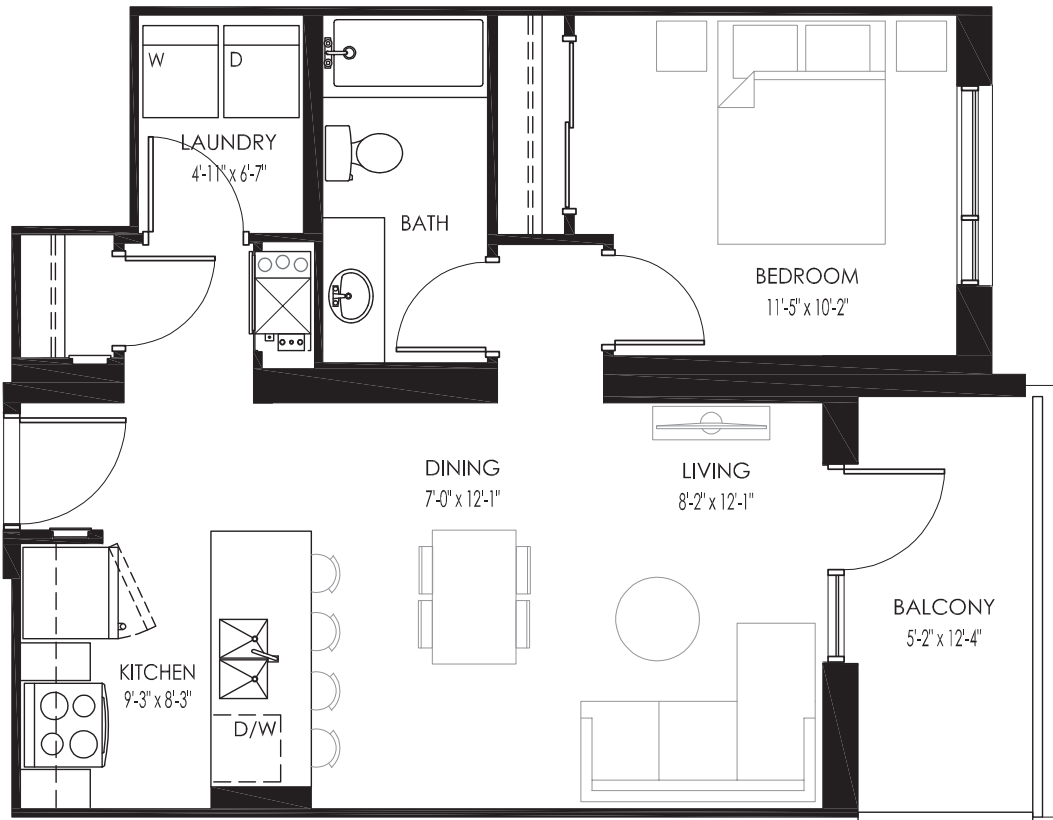

THE BROWN (G)

1 BEDROOM // 579 SQ. FT. (NOT INCLUDING BALCONY)

SOUTH TOWER
LEVEL 1

SOUTH TOWER
LEVEL 2

SOUTH TOWER
LEVELS 3-6