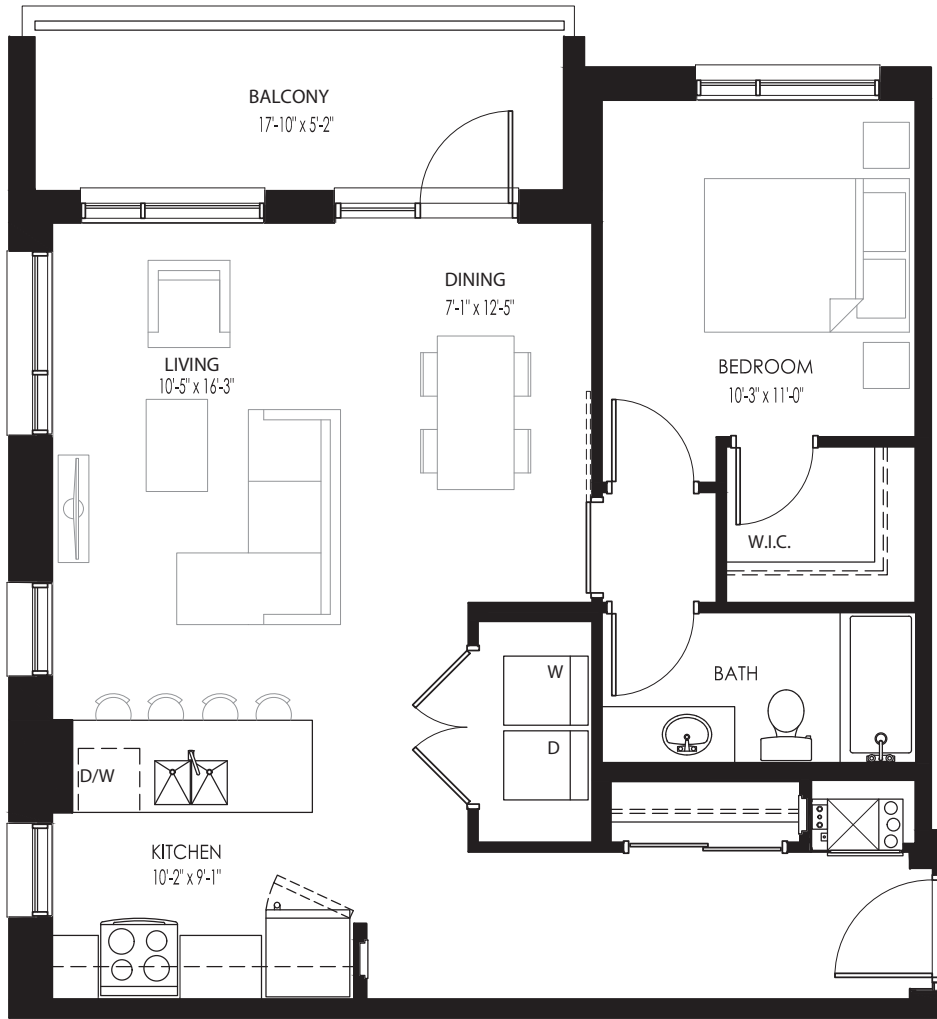

THE LUM (H)

1 BEDROOM // 757 SQ. FT. (NOT INCLUDING BALCONY)

SOUTH TOWER LEVEL 1

SOUTH TOWER LEVEL 2

SOUTH TOWER LEVELS 3-6