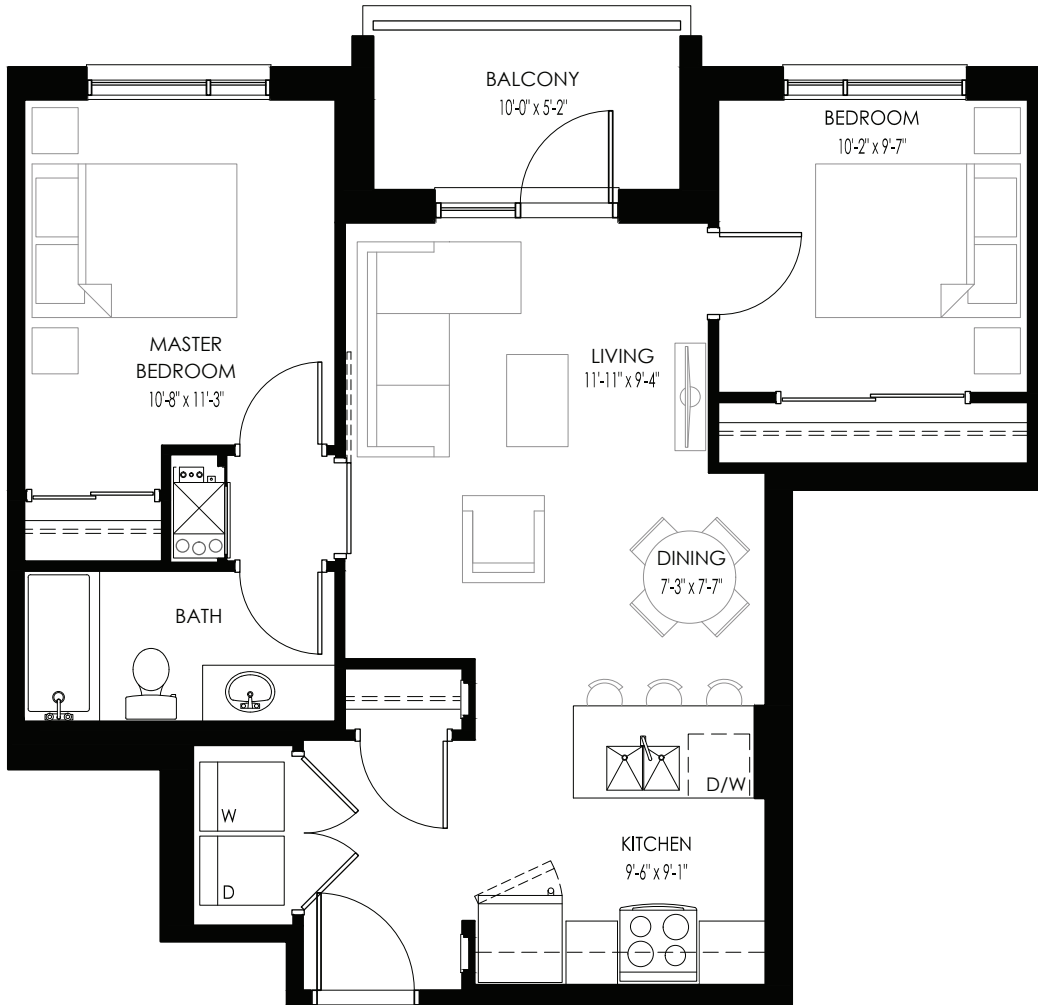

# THE PICASSO (B5)

2 BEDROOM // 800 SQ. FT.

BLDG A  
LEVELS 3-10

BLDG A  
LEVELS 11-12