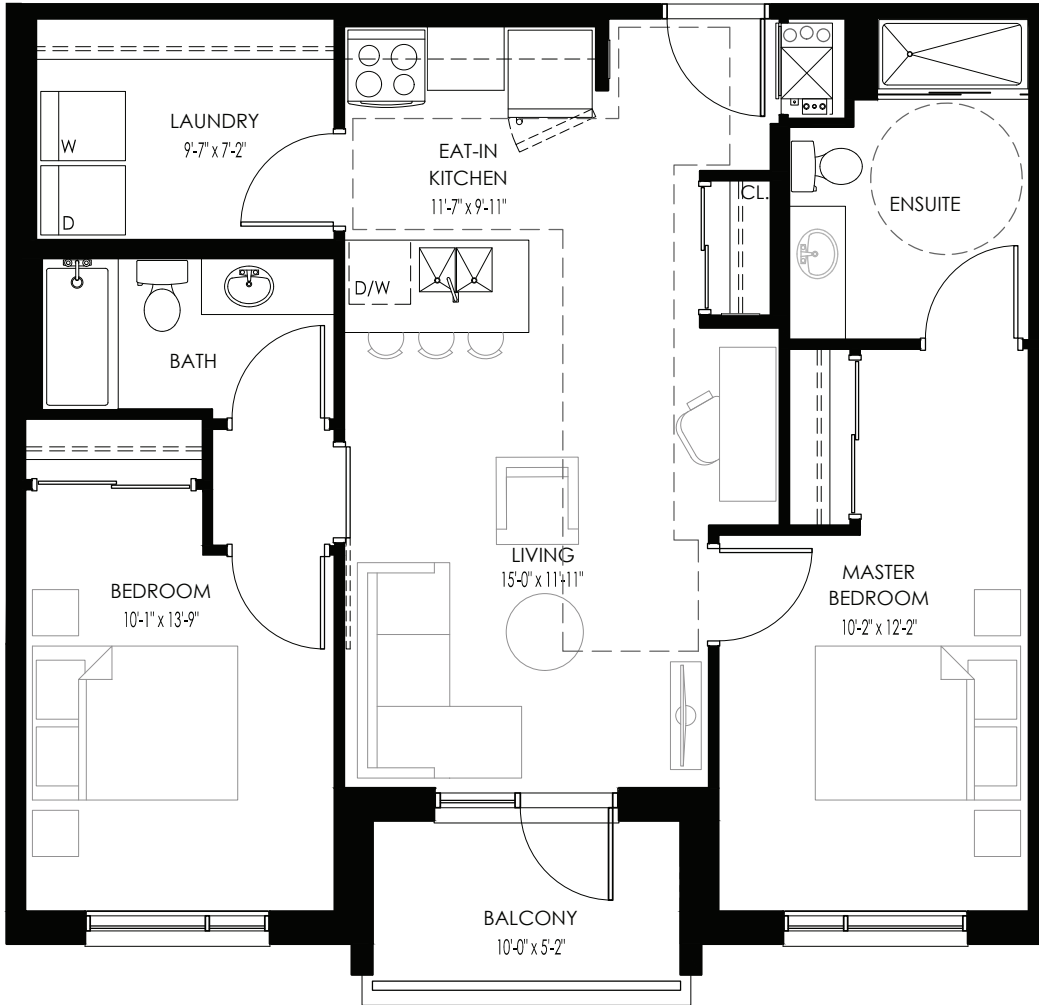

# THE CARR (A3)

2 BEDROOM - BARRIER FREE // 991 SQ. FT.

BLDG A  
LEVEL 1

BLDG A  
LEVEL 2

BLDG A  
LEVELS 3-10

BLDG A  
LEVELS 11-12