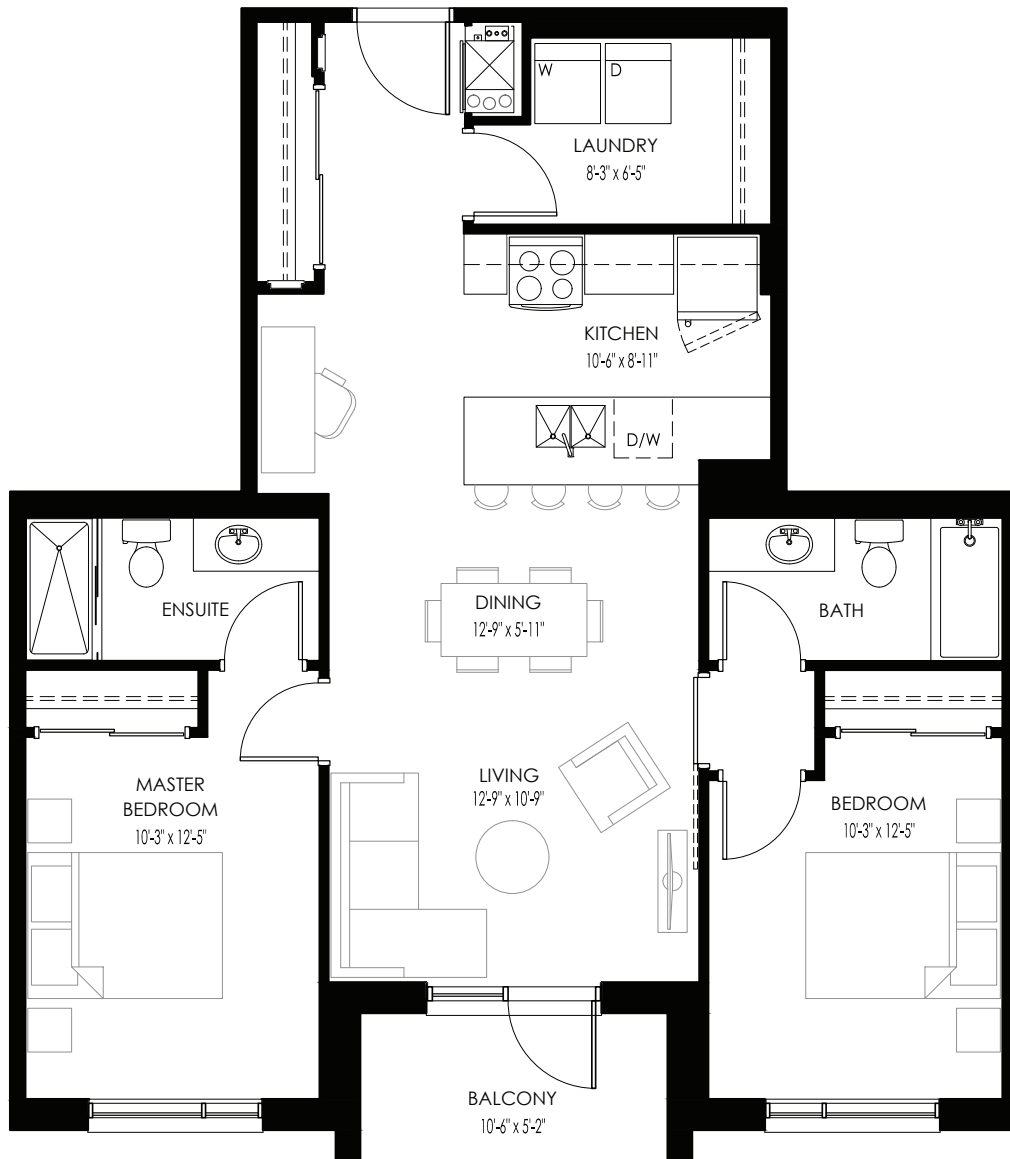

# THE BOYLE (A2)

2 BEDROOM // 1021 SQ. FT.

BLDG A  
LEVELS 3-10

BLDG A  
LEVELS 11-12