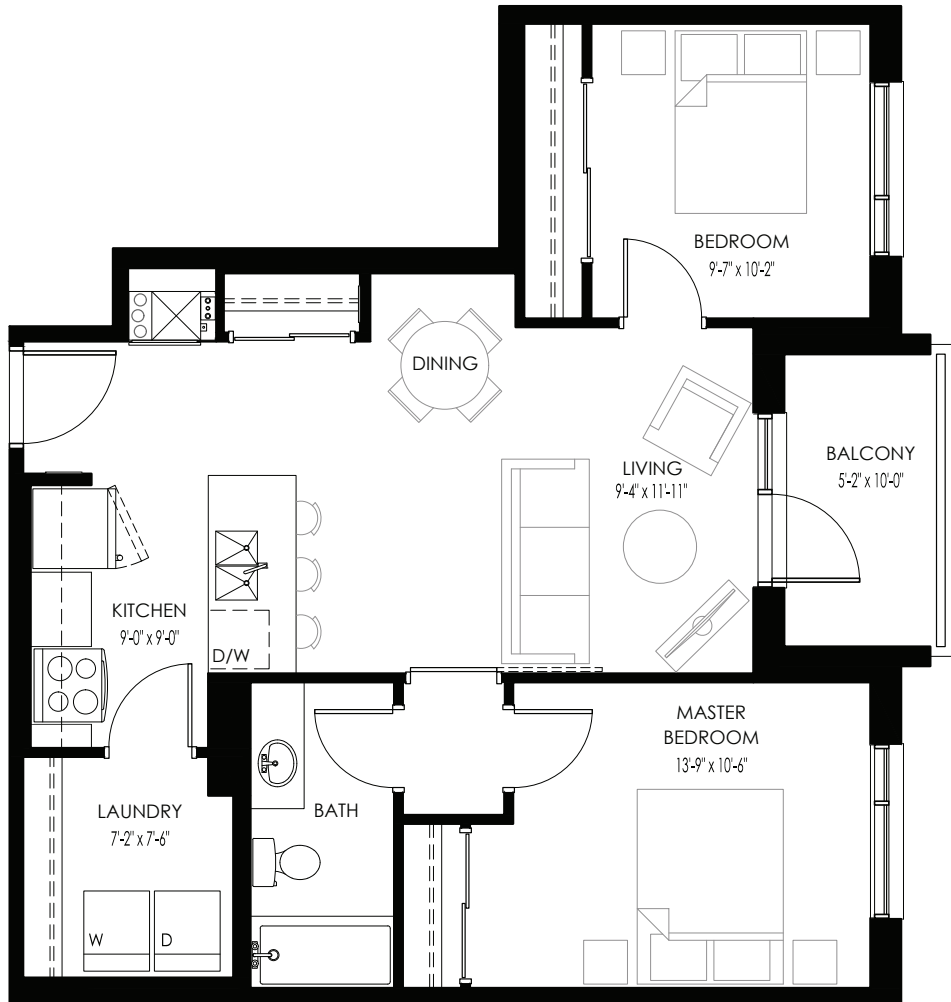

# THE BELMORE (B4)

2 BEDROOM // 856 SQ. FT.

BLDG A  
LEVELS 3-10

BLDG A  
LEVELS 11-12